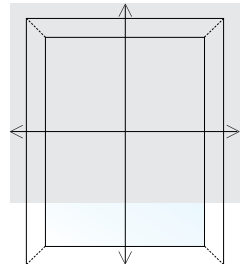

Note:

Roller / Solar shade fabrics will be approximately 13/8" narrower than your ordering width to allow for brackets. If concerned over resulting light gap, please select outside mount.

Note:

Your shade fabric will be 1/4" narrower than the measurement you provide to allow for brackets. If you need the fabric to cover a specific width (i.e. for mounting the shade on a door), add 1/4" to the desired fabric width and this will be your ordering width.

MOUNTING REQUIREMENTS

PRODUCT	MINIMUM DEPTH required for secure inside mount	MINIMUM DEPTH required for flush inside mount	MINIMUM SPACE required for outside mount	INSIDE MOUNT DEDUCTIONS (Bracket to Bracket)	OUTSIDE MOUNT ADDITIONS
Better Basics Solar Shade	3/4"	2 1/4"	2 1/4"	-1/8"	1/4"

DON'T HAVE TIME TO MEASURE? WE'LL DO IT - FREE.

Call 800.754.1455 or visit theshadestore.com/measure to schedule a free professional measurement.