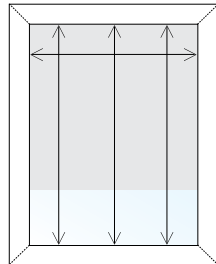

MEASURING FOR **BETTER BASICS SOLAR SHADES**

CHOOSE A MOUNT TYPE:

INSIDE MOUNT

- Mounted within the window frame
- Provides a clean built-in look
- Great way to leave attractive woodwork exposed
- Minimum of 3/4" depth required for secure mount*
- If window frame isn't deep enough, please select outside mount
- *2 1/4" minimum depth required for flush mount

OUTSIDE MOUNT

- Great option when there is not enough depth for an inside mount
- Mounted to the wall, ceiling or molding surface surrounding the window
- Often used to make the window appear larger or to hide a less attractive window or door

STEP 1

Measure the inside width at the top of the window. This is your ordering width. We will make the necessary deductions. (approx. 1/8")

STEP 2

Measure the height at 3 locations – the left side, middle and right side. Record the largest of the 3 measurements. This is your ordering length.

STEP 1

Measure the width of the area you wish to cover. If space allows we recommend adding 3-4" (1 1/2"-2" each side) to this measurement to help eliminate light seepage. This is your ordering width and will be the overall measurement outside bracket to outside bracket