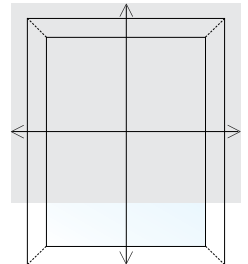

Note:

Roller / Solar shade fabrics will be approximately 1 3/8" narrower than your ordering width to allow for brackets. If concerned over resulting light gap, please select outside mount.

Note:

Your shade fabric will be 1/4" narrower than the measurement you provide to allow for brackets. If you need the fabric to cover a specific width (i.e. for mounting the shade on a door), add 1/4" to the desired fabric width and this will be your ordering width.

MOUNTING REQUIREMENTS

PRODUCT	DUSTBOARD SIZE	MINIMUM DEPTH required for secure inside mount	MINIMUM DEPTH required for flush inside mount	MINIMUM SPACE required for outside mount	IM DEDUCTIONS (Bracket to Bracket)	OM ADDITIONS
without valance	n/a	3/4"	2 1/4"	2 1/4"	-1/8"	n/a

DON'T HAVE TIME TO MEASURE? WE'LL DO IT - FREE.

Call 800.754.1455 or visit theshadestore.com/measure to schedule a free professional measurement.