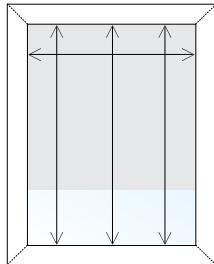

MEASURING FOR ECONO SOLAR SHADES

CHOOSE A MOUNT TYPE:

INSIDE MOUNT

- Mounted within the window frame
- Provides a clean built-in look
- Great way to leave attractive woodwork exposed
- Minimum of 3/4" depth required for secure mount*
- If window frame isn't deep enough, please select outside mount
- *2 1/4" minimum depth required for flush mount

OUTSIDE MOUNT

- Great option when there is not enough depth for an inside mount
- Mounted to the wall, ceiling or molding surface surrounding the window
- Often used to make the window appear larger or to hide a less attractive window or door

STEP 1

Measure the inside width at the top of the window. This is your ordering width. We will make the necessary deductions. (approx. 1/8")

STEP 2

Measure the height at 3 locations – the left side, middle and right side. Record the largest of the 3 measurements. This is your ordering length.

STEP 1

Measure the width of the area you wish to cover. If space allows we recommend adding 3-4" (1 1/2"-2" each side) to this measurement to help eliminate light seepage. This is your ordering width and will be the overall measurement outside bracket to outside bracket