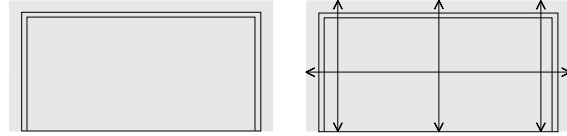

OUTSIDE MOUNT

- Great option when there is not enough depth for an inside mount
- Mounted to the wall, ceiling or molding surface surrounding the window or directly to the ceiling.
- Creates an illusion of extra height to a room
- No minimum depth requirement

STEP 1

Measure the width of the area you wish to cover. This is your ordering width.

STEP 2

Measure the height of the area you wish to cover. This is your ordering length. Your ordering length will be the measurement from the top of the track to the bottom of the panels.

Workroom Note:

- We recommend that all Vertical Blinds hang 1" above floor/sill.