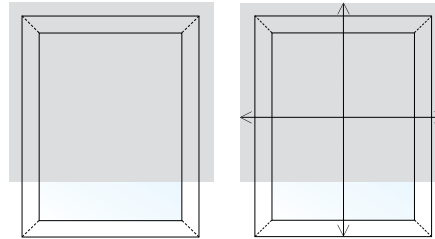

MEASURING FOR PLEATED SHADES

CHOOSE A MOUNT TYPE:

INSIDE MOUNT

- Mounted inside your window's frame
- Provides a clean, built-in look
- Leaves attractive woodwork exposed
- There is a $\frac{5}{8}$ " minimum amount of space needed for this mount type. We call this measurement the minimum depth requirement.

STEP 1

Because not all windows are perfect rectangles, we recommend measuring the window in 3 places to get your width: across the top, middle and bottom (see diagram above). Round all measurements to nearest $\frac{1}{8}$ ". Take smallest number. This is your ordering width. We will make the necessary deductions (approx. $\frac{1}{4}$ "– $\frac{3}{8}$ ")

STEP 2

Finding the length is a similar process, measuring the length of the window in 3 places on the window: left, center and right. Round all measurements to nearest $\frac{1}{8}$ ". Take largest number. This is your ordering length.

OUTSIDE MOUNT

- Mounted outside the window's frame
- Provides a taller, more dramatic appearance
- There is no minimum depth requirements

STEP 1

Measure the width of the area you wish to cover. If space allows we recommend adding 2–3" (1– $\frac{1}{2}$ " each side) to this measurement to help eliminate light seepage. This is your ordering width and will be the overall measurement of the shade.