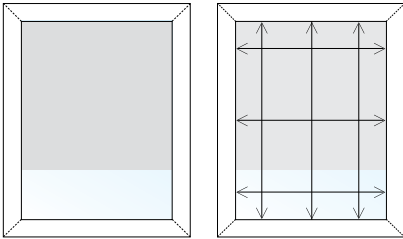

MEASURING FOR PLEATED SHADES

CHOOSE A MOUNT TYPE:

INSIDE MOUNT

- Mounted inside your window's frame
- Provides a clean, built-in look
- Leaves attractive woodwork exposed
- There is a $\frac{5}{8}$ " minimum amount of space needed for this mount type. We call this measurement the minimum depth requirement.

STEP 1

Because not all windows are perfect rectangles, we recommend measuring the window in 3 places to get your width: across the top, middle and bottom (see diagram above). Round all measurements to nearest $\frac{1}{8}$ ". Take smallest number. This is your ordering width. We will make the necessary deductions (approx. $\frac{1}{4}$ "– $\frac{3}{8}$ ")

STEP 2

Finding the length is a similar process, measuring the length of the window in 3 places on the window: left, center and right. Round all measurements to nearest $\frac{1}{8}$ ". Take largest number. This is your ordering length.

OUTSIDE MOUNT

- Mounted outside the window's frame
- Provides a taller, more dramatic appearance
- There is no minimum depth requirements

STEP 1

Measure the width of the area you wish to cover. If space allows we recommend adding 2–3" (1– $\frac{1}{2}$ " each side) to this measurement to help eliminate light seepage. This is your ordering width and will be the overall measurement of the shade.